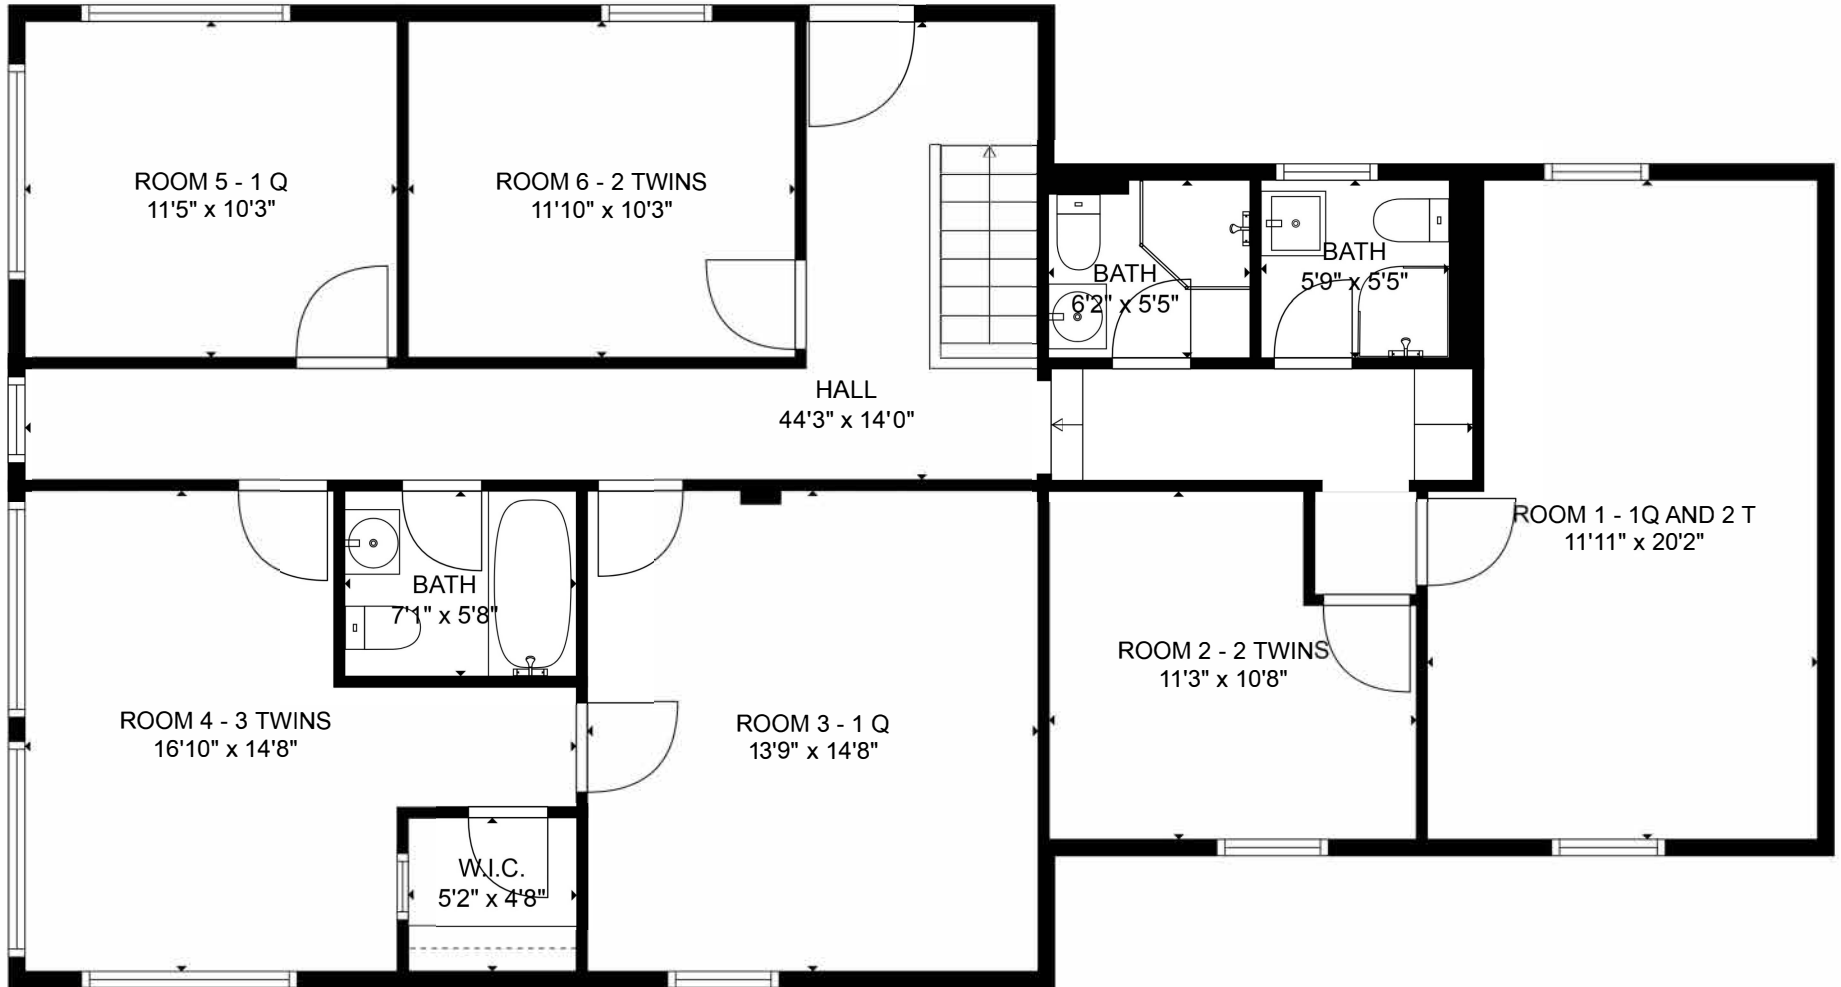

FARMHOUSE FIRST FLOOR

TOTAL: 3264 sq. ft

MEASUREMENTS ARE CALCULATED BY CUBICASA TECHNOLOGY. DEEMED HIGHLY RELIABLE BUT NOT GUARANTEED.
FLOORPLANS PROVIDED BY PRAIRIE CLUB MEMBER MAUREEN CULP - RE/MAX HARBOR COUNTRY

FARMHOUSE - 2ND FLOOR

MEASUREMENTS ARE CALCULATED BY CUBICASA TECHNOLOGY. DEEMED HIGHLY RELIABLE BUT NOT GUARANTEED
FLOORPLANS PROVIDED BY PRAIRIE CLUB MEMBER, MAUREEN CULP - RE/MAX HARBOR COUNTRY.